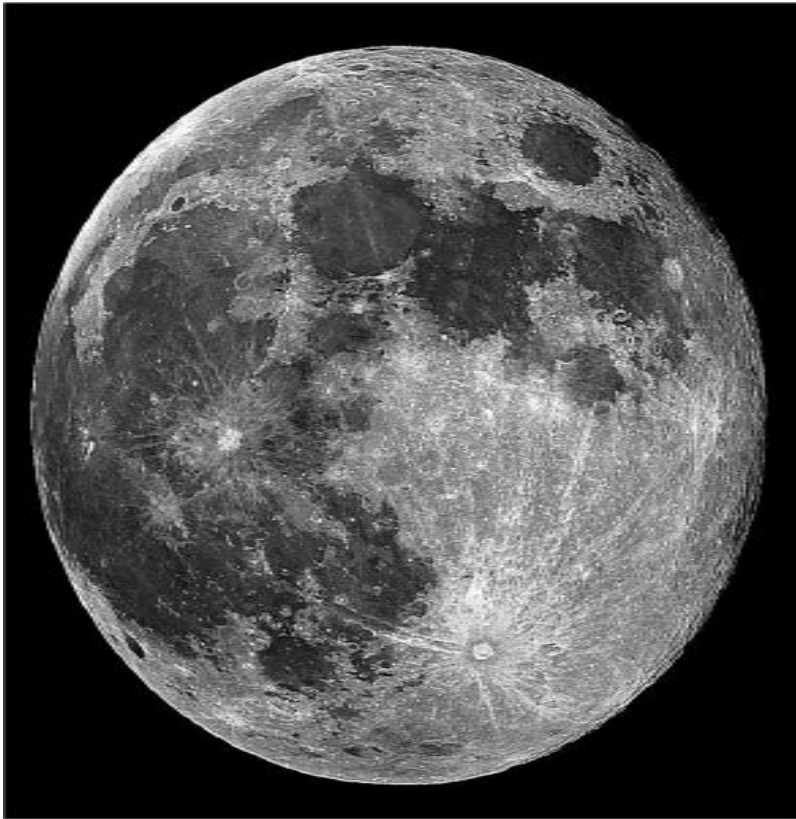

What Moon Phase Is This?

And...
How Do
You Know?

Third (Last) Quarter

Light on
right.
Less than
half lit.

What Moon Phase Is This?

**And...
How Do
You Know?**

Full Moon

Fully
lit.

The Real Full Moon

Fully lit!
Can you see
the "Man in
the Moon?"