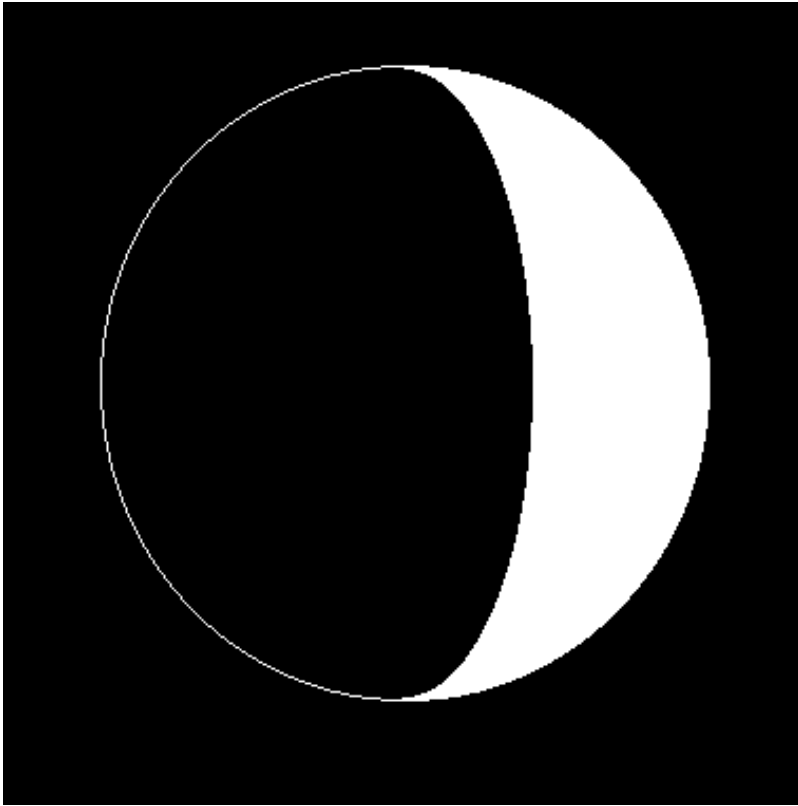

What Moon Phase Is This?

And...
How Do
You Know?

Waxing Crescent

Light on
the right.
Less than
half lit.

What Moon Phase Is This?

**And...
How Do
You Know?**

Waning Gibbous

Light on
the left.
More than
half lit.

What Moon Phase Is This?

**And...
How Do
You Know?**

New Moon

**No light
visible.**

What Moon Phase Is This?

**And...
How Do
You Know?**

Waxing Gibbous

Light on
the right.
More than
half lit.