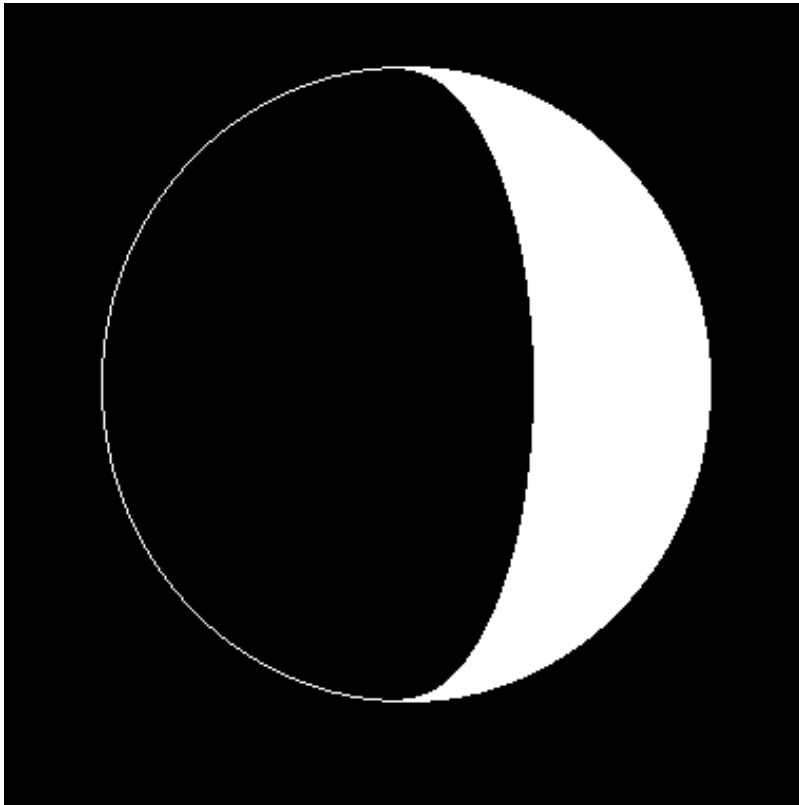

What Moon Phase Is This?

And...
How Do
You Know?

Waxing Crescent

Light on
the right.
Less than
half lit.

What Moon Phase Is This?

**And...
How Do
You Know?**

Waning Gibbous

Light on
the left.
More than
half lit.

What Moon Phase Is This?

**And...
How Do
You Know?**

New Moon

**No light
visible.**

What Moon Phase Is This?

**And...
How Do
You Know?**

Waxing Gibbous

Light on
the right.
More than
half lit.