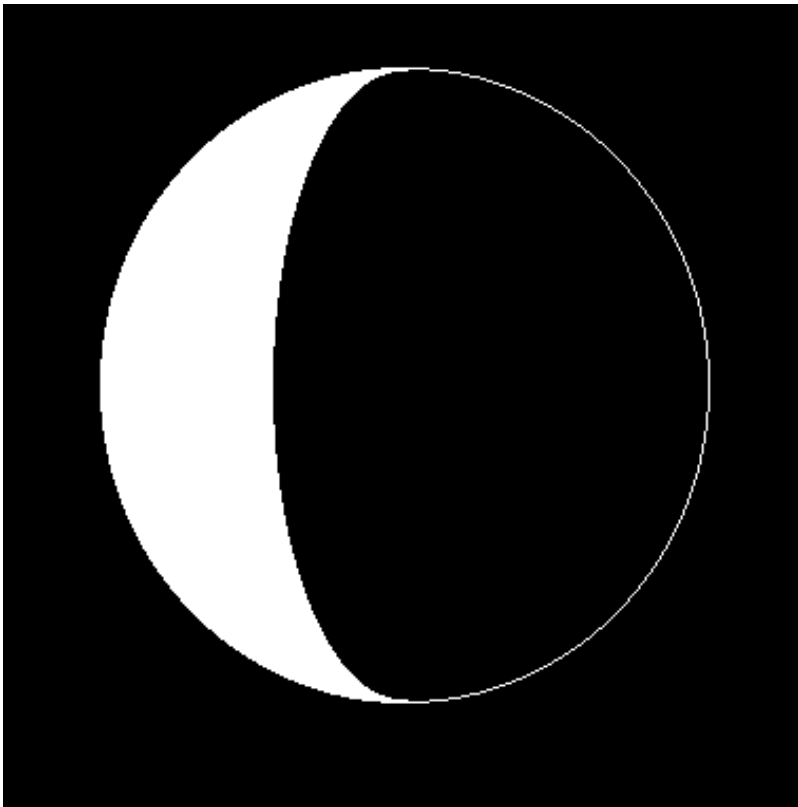

What Moon Phase Is This?

And...
How Do
You Know?

First Quarter

Light on
The right.
Exactly
half lit.

What Moon Phase Is This?

And...
How Do
You Know?

Waning Crescent

Light on
the left.
Less than
half lit.