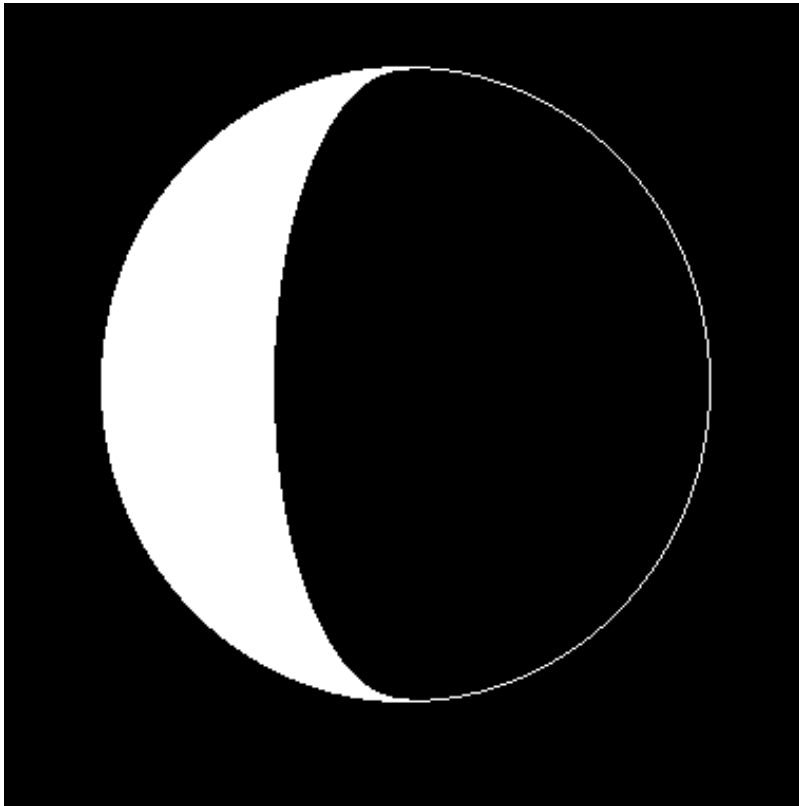

What Moon Phase Is This?

And...
How Do
You Know?

First Quarter

Light on
The right.
Exactly
half lit.

What Moon Phase Is This?

And...
How Do
You Know?

Waning Crescent

Light on
the left.
Less than
half lit.