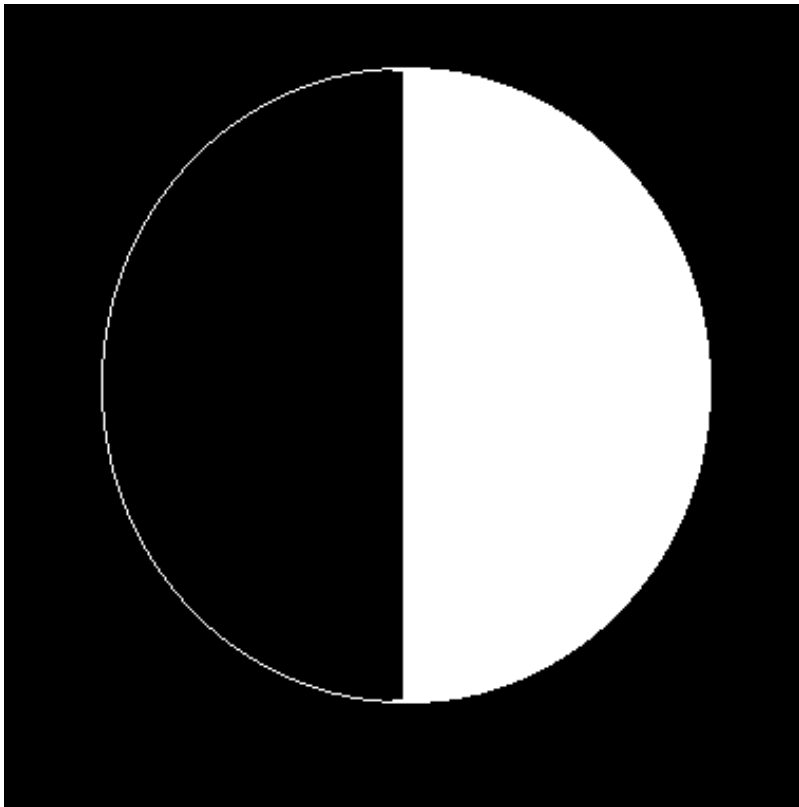

What Moon Phase Is This?

And...
How Do
You Know?