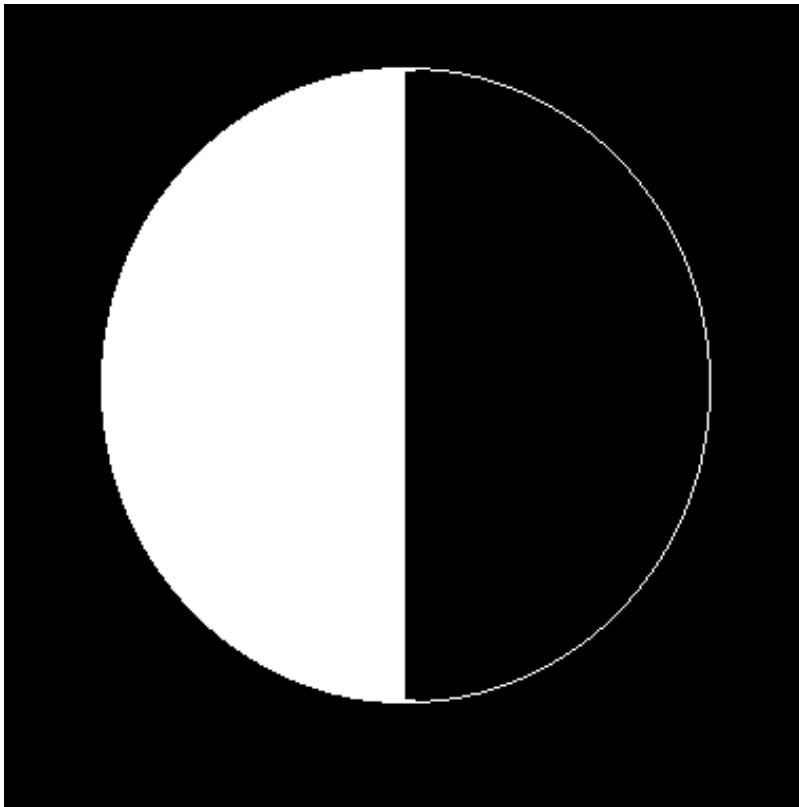

What Moon Phase Is This?

And...
How Do
You Know?